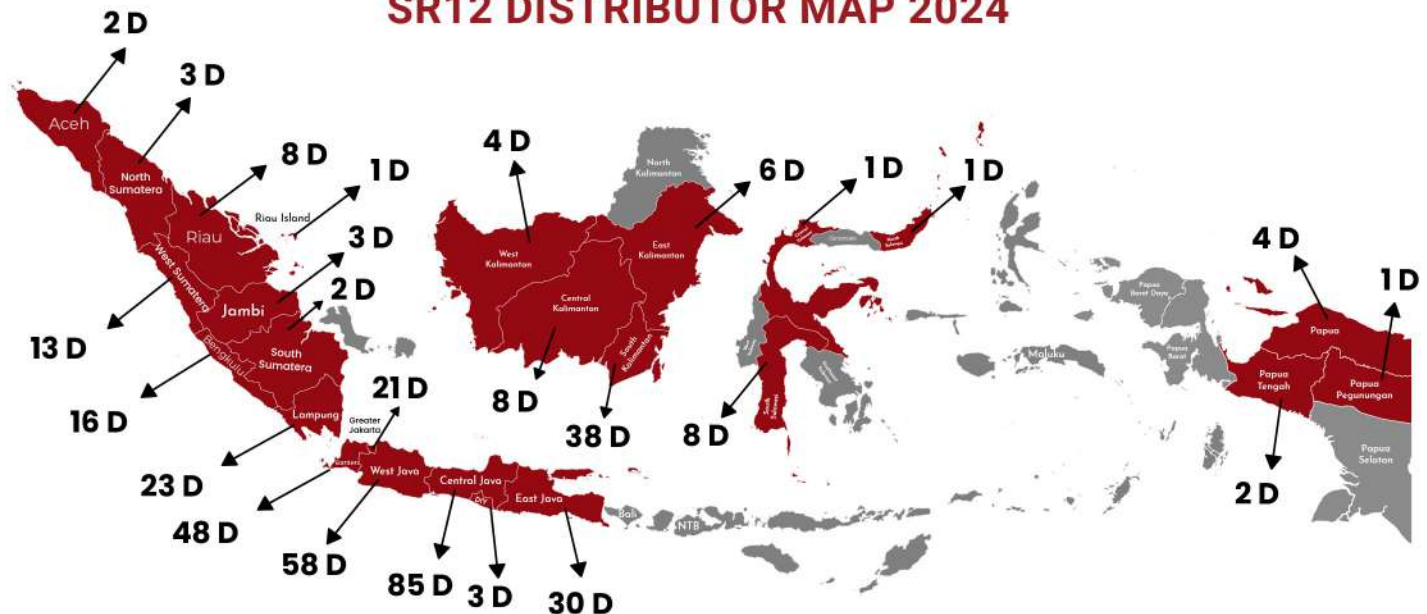

- The Bogor warehouse is intended to supply stock for partners in the Jabodetabek (Greater Jakarta) area and West Java.
- The Padang and Lampung warehouse supplies stock for partners in the Sumatra region.
- The Solo and Surabaya warehouses supply stock for partners in Central Java and East Java.
- The Banjarmasin warehouse is designated to serve partner stock needs in the Kalimantan region.

In the future, the company will continue to expand its warehouse network in line with the growth of its partner base.

SR12 DISTRIBUTOR MAP 2024

Note :
D= Distributor

Active Distributors as of May 2024:

389 Distributor